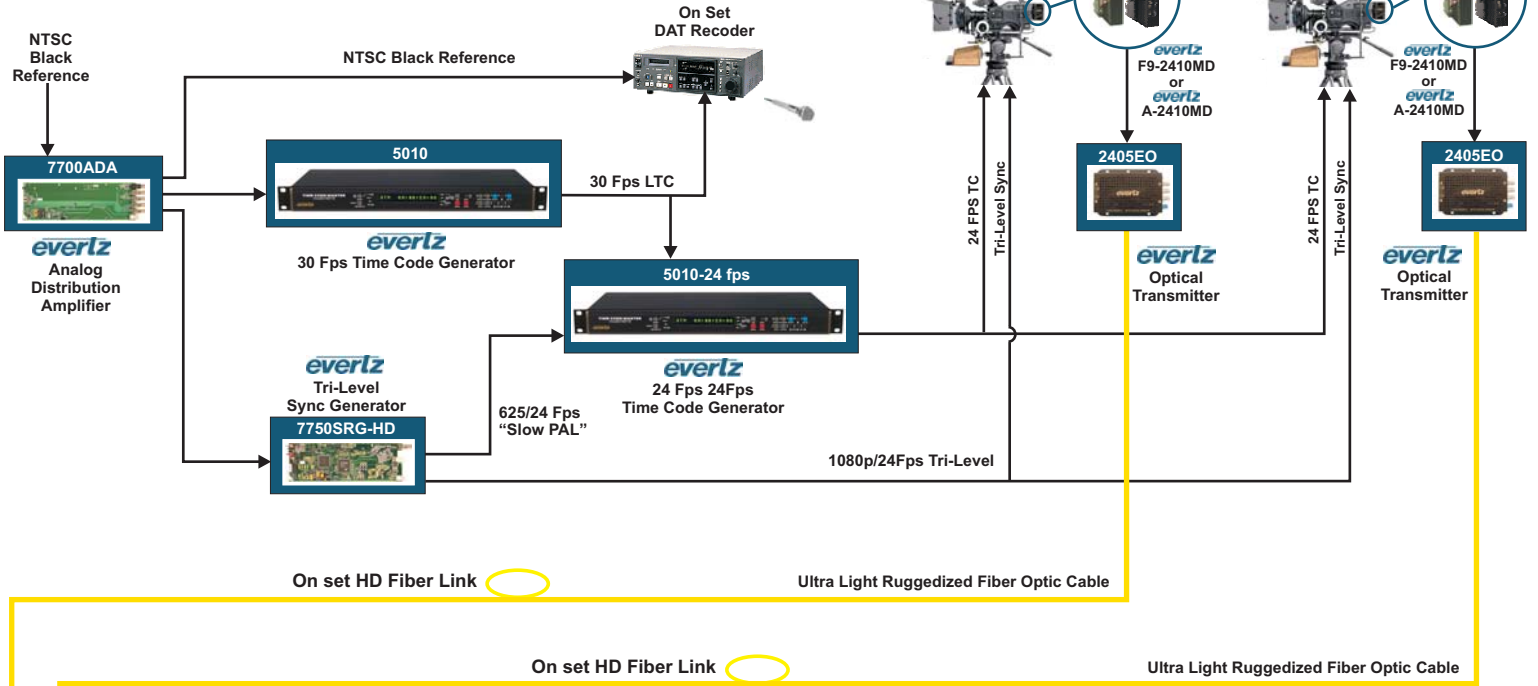

1080p/24 PRODUCTION - "On The Set"

"Acquisition On Set"

"Timing On Set"

"Screening On Set"